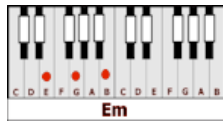

MY OLD SCHOOL – Steely Dan (G)

GUITAR / KEYBOARD CHORDS:

D = xxo232

C = x32o1o

Em = o22ooo

G = 320oo3

Gmaj7 = 320oo2

Am7 = xo2o1o

Bm7 = x2o2o2

Em7 = o2oooo

Cadd9 = x32o13

A7 = xo2o2o

INTRO: Em Cadd9

G I remember .. the thirty-five sweet goodbyes **Em**
C When you put me on the Wolverine up to Annandale **D** **G**
G It was still September .. when your daddy was quite surprised **Em**
C To find you with the working girls in the county jail **D** **G**

BREAK: **D D C C D D D Em Em Em X2**
D D C C D D D Em Em Em Em C A7 D Cadd9 G

HORNS: **Am7 Bm7 Em7 D**
Am7 Bm7 Em7 D G

G California .. tumbles into the sea **Em**
C That'll be the day I go back to Annandale **D** **G**
G Tried to warn you .. about Chino and Daddy Gee **Em**
C But I can't seem to get to you through the U.S.Mail **D** **G**

C
PRE-CHORUS3: Well I .. hear the whistle but I can't go
D
I'm gonna .. take her down to Mexico

Gmaj7 Em Gmaj7 Em C
CHORUS3: She said, whoa, no .. Guadalajara won't do
D Am7 Bm7 Em7
Well I did not think the girl .. could be so cruel
D Am7 Bm7 G
And I'm never .. going back .. to my old .. school