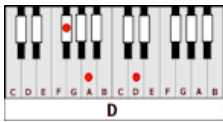

MY OLD SCHOOL – Steely Dan (G)

GUITAR / KEYBOARD CHORDS:

D = xxo232

C = x32o1o

Em = o22ooo

G = 320oo3

Gmaj7 = 320oo2

Am7 = xo2o1o

Bm7 = x2o2o2

Em7 = o2oooo

Cadd9 = x32o13

A7 = xo2o2o

INTRO: Em Cadd9

G I remember .. the thirty-five sweet goodbyes **Em**
C When you put me on the Wolverine up to Annandale **D** **G**
G It was still September .. when your daddy was quite surprised **Em**
C To find you with the working girls in the county jail **D** **G**

BREAK: **D D C C D D D Em Em Em X2**
D D C C D D D Em Em Em Em C A7 D Cadd9 G

HORNS: **Am7 Bm7 Em7 D**
Am7 Bm7 Em7 D G

G California .. tumbles into the sea **Em**
C That'll be the day I go back to Annandale **D** **G**
G Tried to warn you .. about Chino and Daddy Gee **Em**
C But I can't seem to get to you through the U.S.Mail **D** **G**