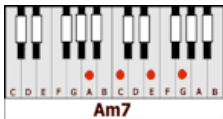

MY OLD SCHOOL – Steely Dan (G)

GUITAR / KEYBOARD CHORDS:

D = xxo232

C = x32o1o

Em = o22ooo

G = 320oo3

Gmaj7 = 320oo2

Am7 = xo2o1o

Bm7 = x2o2o2

Em7 = o2oooo

Cadd9 = x32o13

A7 = xo2o2o

INTRO: Em Cadd9

G I remember .. the thirty-five sweet goodbyes **Em**
C When you put me on the Wolverine up to Annandale **D** **G**
G It was still September .. when your daddy was quite surprised **Em**
C To find you with the working girls in the county jail **D** **G**

BREAK: **D D C C D D D Em Em Em X2**
D D C C D D D Em Em Em Em C A7 D Cadd9 G

HORNS: **Am7 Bm7 Em7 D**
Am7 Bm7 Em7 D G

G California .. tumbles into the sea **Em**
C That'll be the day I go back to Annandale **D** **G**
G Tried to warn you .. about Chino and Daddy Gee **Em**
C But I can't seem to get to you through the U.S.Mail **D** **G**