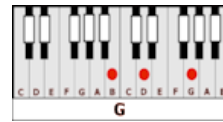

MY OLD SCHOOL – Steely Dan (G)

GUITAR / KEYBOARD CHORDS:

D = xxo232

C = x32o1o

Em = o22ooo

G = 320oo3

Gmaj7 = 320oo2

Am7 = xo2o1o

Bm7 = x2o2o2

Em7 = o2oooo

Cadd9 = x32o13

A7 = xo2o2o

INTRO: Em Cadd9

G I remember .. the thirty-five sweet goodbyes **Em**
C When you put me on the Wolverine up to Annandale **D** **G**
G It was still September .. when your daddy was quite surprised **Em**
C To find you with the working girls in the county jail **D** **G**

BREAK: **D D C C D D D Em Em Em X2**
D D C C D D D Em Em Em Em C A7 D Cadd9 G

HORNS: **Am7 Bm7 Em7 D**
Am7 Bm7 Em7 D G

G California .. tumbles into the sea **Em**
C That'll be the day I go back to Annandale **D** **G**
G Tried to warn you .. about Chino and Daddy Gee **Em**
C But I can't seem to get to you through the U.S.Mail **D** **G**