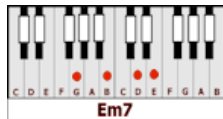

MY OLD SCHOOL – Steely Dan (G)

GUITAR / KEYBOARD CHORDS:

D = xxo232

C = x32o1o

Em = o22ooo

G = 320oo3

Gmaj7 = 320oo2

Am7 = xo2o1o

Bm7 = x2o2o2

Em7 = o2oooo

Cadd9 = x32o13

A7 = xo2o2o

INTRO: Em Cadd9

G I remember .. the thirty-five sweet goodbyes **Em**
C When you put me on the Wolverine up to Annandale **D** **G**
G It was still September .. when your daddy was quite surprised **Em**
C To find you with the working girls in the county jail **D** **G**

BREAK: **D D C C D D D Em Em Em X2**
D D C C D D D Em Em Em Em C A7 D Cadd9 G

HORNS: **Am7 Bm7 Em7 D**
Am7 Bm7 Em7 D G

G California .. tumbles into the sea **Em**
C That'll be the day I go back to Annandale **D** **G**
G Tried to warn you .. about Chino and Daddy Gee **Em**
C But I can't seem to get to you through the U.S.Mail **D** **G**

C
PRE-CHORUS3: Well I .. hear the whistle but I can't go
D
I'm gonna .. take her down to Mexico

Gmaj7 Em Gmaj7 Em C
CHORUS3: She said, whoa, no .. Guadalajara won't do
D Am7 Bm7 Em7
Well I did not think the girl .. could be so cruel
D Am7 Bm7 G
And I'm never .. going back .. to my old .. school