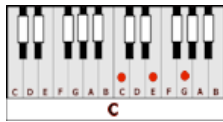

MY OLD SCHOOL – Steely Dan (G)

GUITAR / KEYBOARD CHORDS:

D = xxo232

C = x32o1o

Em = o22ooo

G = 320oo3

Gmaj7 = 320oo2

Am7 = xo2o1o

Bm7 = x2o2o2

Em7 = o2oooo

Cadd9 = x32o13

A7 = xo2o2o

INTRO: Em Cadd9

G I remember .. the thirty-five sweet goodbyes **Em**
C When you put me on the Wolverine up to Annandale **D** **G**
G It was still September .. when your daddy was quite surprised **Em**
C To find you with the working girls in the county jail **D** **G**

BREAK: **D D C C D D D Em Em Em X2**
D D C C D D D Em Em Em Em C A7 D Cadd9 G

HORNS: **Am7 Bm7 Em7 D**
Am7 Bm7 Em7 D G

G California .. tumbles into the sea **Em**
C That'll be the day I go back to Annandale **D** **G**
G Tried to warn you .. about Chino and Daddy Gee **Em**
C But I can't seem to get to you through the U.S.Mail **D** **G**